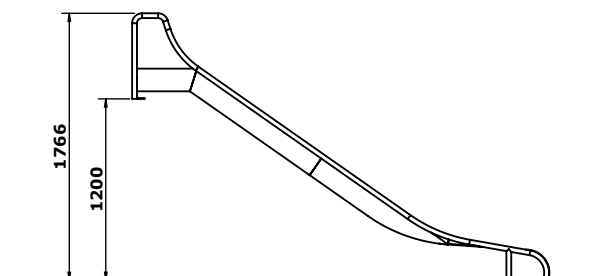

**1002 - 1.2m Trough Slide**

## Slides - 1.2m Trough Slide

Trough slides are a firm favourite and the most cost effective sliding solution for a play area. Slides are a great way for children to have fun and they also encourage children to be brave when sliding down. Sliding can help benefit children's physical aspects such as their core muscles, balance and co-ordination.

Our modern design take on the trough slide with its curved sides is more aesthetically pleasing and always a welcome design addition to any playground. All of our trough slides can be fixed to a platform or can be freestanding on an embankment.

All of our trough slides are manufactured from stainless steel, and have a tube edging. Various surface finishes are also available.

**1002 - Surfacing Overview**

<b>Product Type:</b>	Slides
<b>Product Category:</b>	Trough Slides
<b>Age Range:</b>	3+
<b>Promotes:</b>	Balance, Co-ordination, Physical and Cognitive
<b>Total Height:</b>	1.766m
<b>Max Fall Height:</b>	<600mm if installed on an embankment
<b>Surfacing Req:</b>	11.4m <sup>2</sup>
<b>Weight / Heaviest Parts:</b>	59kg / 59kg
<b>Concrete Required:</b>	0.16 m <sup>3</sup>
<b>Installation:</b>	2 People
<b>Installation Hours:</b>	2 hours