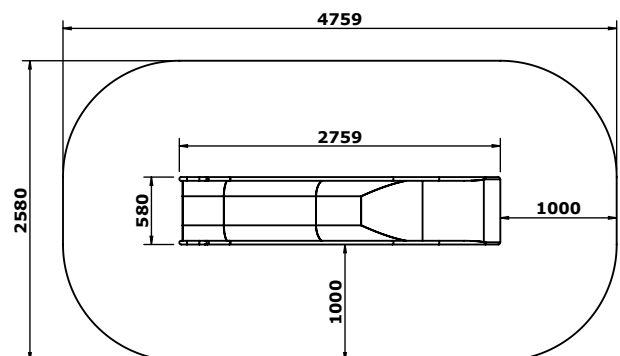

**1002 - 1.2m Trough Slide**

All of our trough slides are manufactured from stainless steel, and have a tube edging. Various surface finishes are also available.

**1002 - Surfacing Overview**

<b>Product Type:</b>	Slides
<b>Product Category:</b>	Trough Slides
<b>Age Range:</b>	3+
<b>Promotes:</b>	Balance, Co-ordination, Physical and Cognitive
<b>Total Height:</b>	1.766m
<b>Max Fall Height:</b>	<600mm if installed on an embankment
<b>Surfacing Req:</b>	11.4m <sup>2</sup>
<b>Weight / Heaviest Parts:</b>	59kg / 59kg
<b>Concrete Required:</b>	0.16 m <sup>3</sup>
<b>Installation:</b>	2 People
<b>Installation Hours:</b>	2 hours